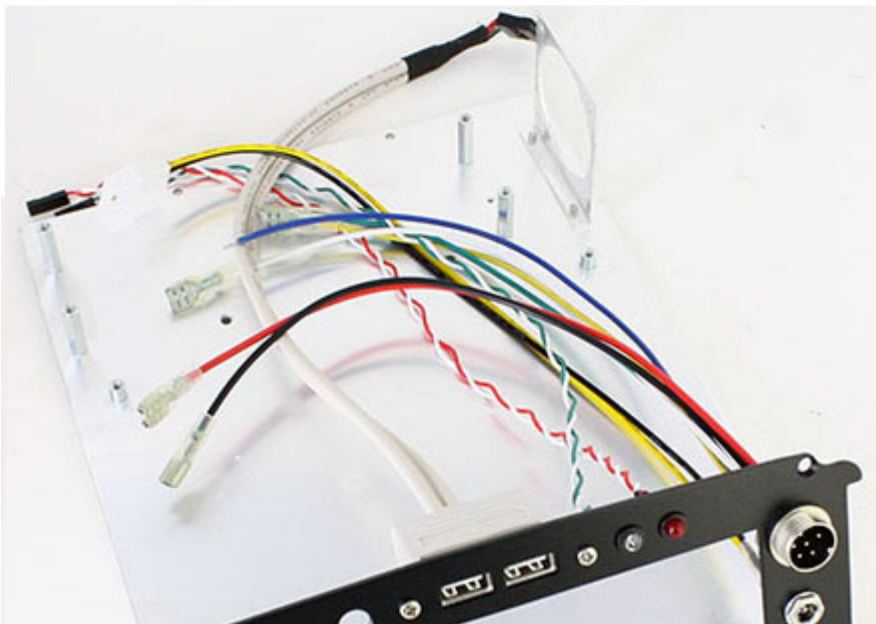

149.00 EUR

incl. 19% VAT, plus [shipping](#)

- Aluminium metal design !
- For M2-ATX !
- Mini-ITX !

The VoomPC-1B automotive (car, boat, electric cart) enclosure is a small, rugged car PC (carputer) enclosure designed to work in harsh environments such as dust and high temperatures. Made out of massive extruded aluminum profile, the VoomPC-1B car PC (carputer) enclosure was designed to work with any type of mini-ITX motherboard (170x170mm). This car PC / carputer enclosure is specifically designed to work with the M2-ATX car PC automotive power supply series, sold separately.

Your ideal under the seat or trunk car computer

The VoomPC car PC (carputer) enclosure can take one 2.5" harddrives.

Dimensions : 235(W)x254(L)x80(H)mm

Power- and HDD-LED

2x Rear USB2.0

1x antenna hole

Scope of supply :

- VoomPC-1B CarPC Mini-ITX enclosure
- TFT-power connector cable (internal to 5.25" power connector, external to 5.5/2.5mm DC-connector)
- Cable harness (internal to M2-ATX plus, ignition plus, ground, 2x freely usable)